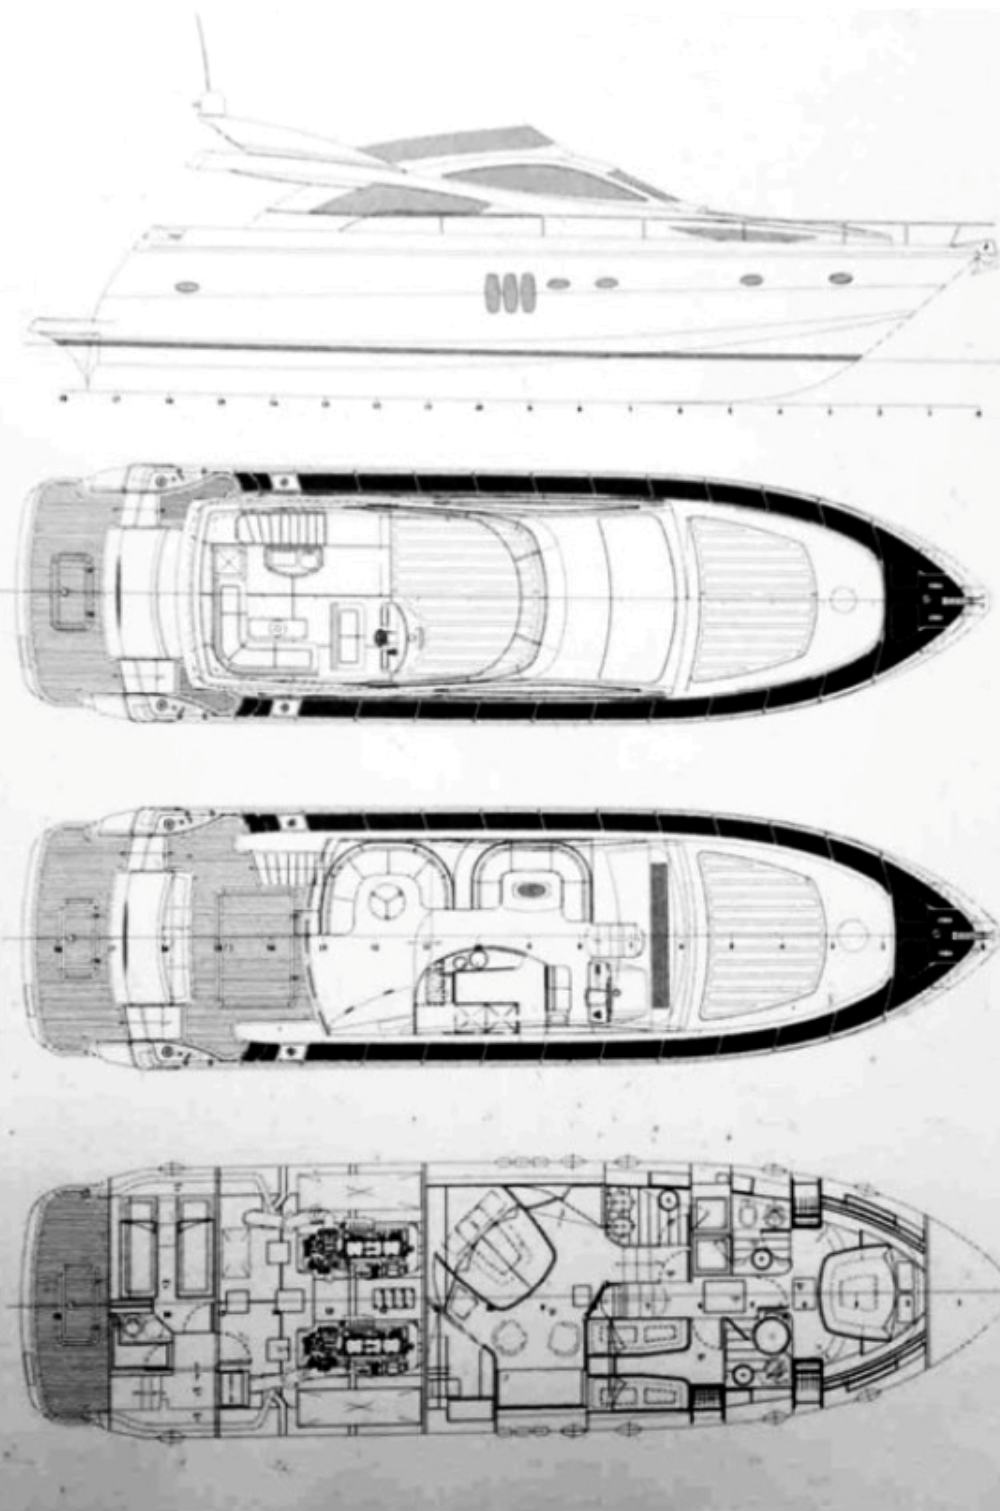

ABACUS MARINE 62

Guest Cabin

Abacus 62

Abacus 62

Type:	flybridge motoryacht.
Length:	18.66 meters.
Width:	5.00 meters.
Engine:	2 Man V10 engines with 1,100 hp each.
N. cabins:	3 + 1 crew.
N. of bathrooms:	3 + 1 crew.
Water tanks:	1.000 L.
Fuel tank:	3.500 L.
Layout:	<p>Articulated on three bridges.</p> <p>Deck: cockpit equipped with teak sofa and table; large bow sundeck outside; large living room with LCD TV, DVD, Surround and Ice maker; comfortable dinette; separate kitchen with microwave, fridge, freezer and dishwasher; internal driving position.</p> <p>Below deck: master cabin with mini-bar, LCD TV and DVD; VIP cabin with LCD TV; guest cabin with stereo system. All cabins have private bathrooms with electric toilets and separate showers.</p> <p>Flybridge: second driving position, large sundeck, mobile equipped with sink, refrigerator, electric barbecue, teak table and sofas.</p>
Crew room:	air-conditioned double cabin with bathroom located in the aft part, with independent access.
Other equipment:	Washing machine / dryer in crew quarters.
Preparations:	oak and vengè essences in all cabins and salons; high quality finishes; air conditioning in all rooms with independent regulation; entry hatch, tender davit, gangway and electric swim ladder.
Tender:	mt. 3.20 (5 seats).